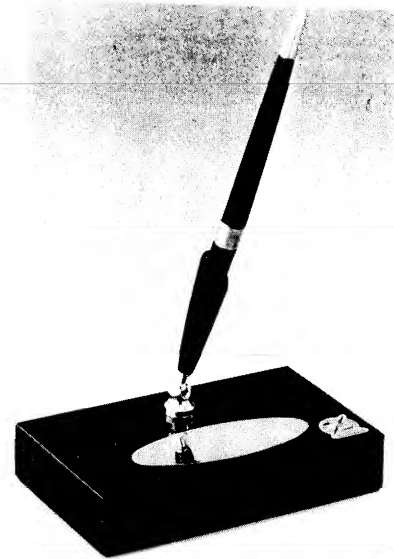

GENUINE ONYX PEN DESK SETS

new luxury models

20 - PEN BASE

FEATURES OUR DEPENDABLE SMOOTH WRITING DELUXE BALL POINT PEN

35G - PEN BASE — PENCIL GROOVE

45 - PEN BASE — PLAQUE

35LR - PEN BASE — LETTER RACK

256RC - PEN BASE — ROLL CALENDAR

356G - PEN BASE — PENCIL TRAY

35T - PEN BASE — THERMOMETER

28 - PEN BASE — DOUBLE PEN

34 - PEN BASE

35 - PEN BASE — PLAQUE

AVAILABLE IN PEDRARA WHITE, BELGIAN BLACK & MEXICAN GREEN

37 - PEN BASE — DOUBLE PEN — PLAQUE

ONLX

37LC - PEN BASE — ROLL CALENDAR — LETTER RACK

35L - PEN BASE — LAMP

48RC - PEN BASE — DOUBLE PEN — ROLL CALENDAR

ONYX PEN DESK SETS DELUXE BALL POINT PEN

48LC - PEN BASE — DOUBLE PEN — ROLL CALENDAR — LETTER RACK